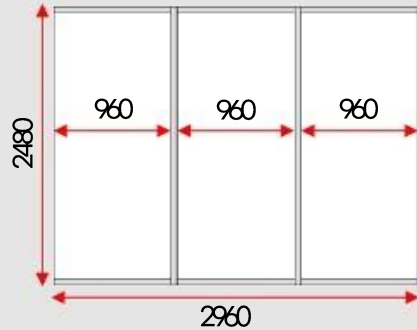

### Size of Wall

#### Side Wall (2460X2480)

※ If there is a side wall depending on the booth location

### Size of Wall

Back Wall (5960X2480)

Side Wall (2460X2480)

Fascia(side) 2460X700

Fascia(front) 2960X700

Fascia 450X3230

Info. desk 960X460X750(h)

※ If there is a side wall depending on the booth location

### Size of Wall

Back Wall (5960X2480)

Side Wall (2460X2480)

※ If there is a side wall depending on the booth location

Fascia(side) 2460X900

Fascia(front) 5840X900

Fascia 300X3460

Info. desk 960X460X750(h)