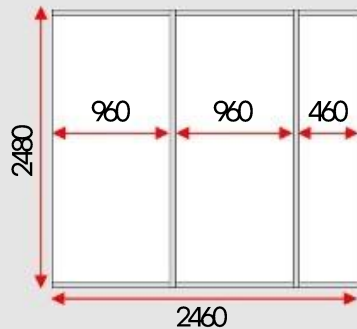

### Size of Wall

#### Side Wall (2460X2480)

※ If there is a side wall depending on the booth location

### Size of Wall

Back Wall (5960X2480)

Side Wall (2460X2480)

Fascia(side) 2460X700

Fascia(front) 2960X700

Fascia 450X3230

Info. desk 960X460X750(h)

※ If there is a side wall depending on the booth location

### Size of Wall

Back Wall (5960X2480)

Side Wall (2460X2480)

※ If there is a side wall depending on the booth location

Fascia(side) 2460X900

Fascia(front) 5840X900

Fascia 300X3460

Info. desk 960X460X750(h)