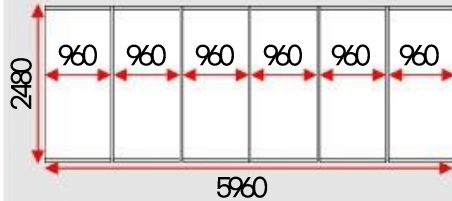

Booth Guide

Premium Booth A (2 Booth type 6X3)

Size of Wall

Back Wall (5960X2480)