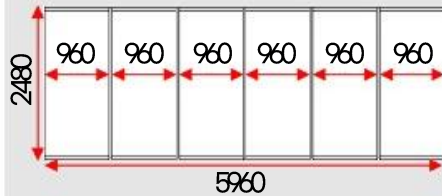

Shell-standard (2 Booth type 6X3)

Size of Wall

Back Wall (5960X2480)