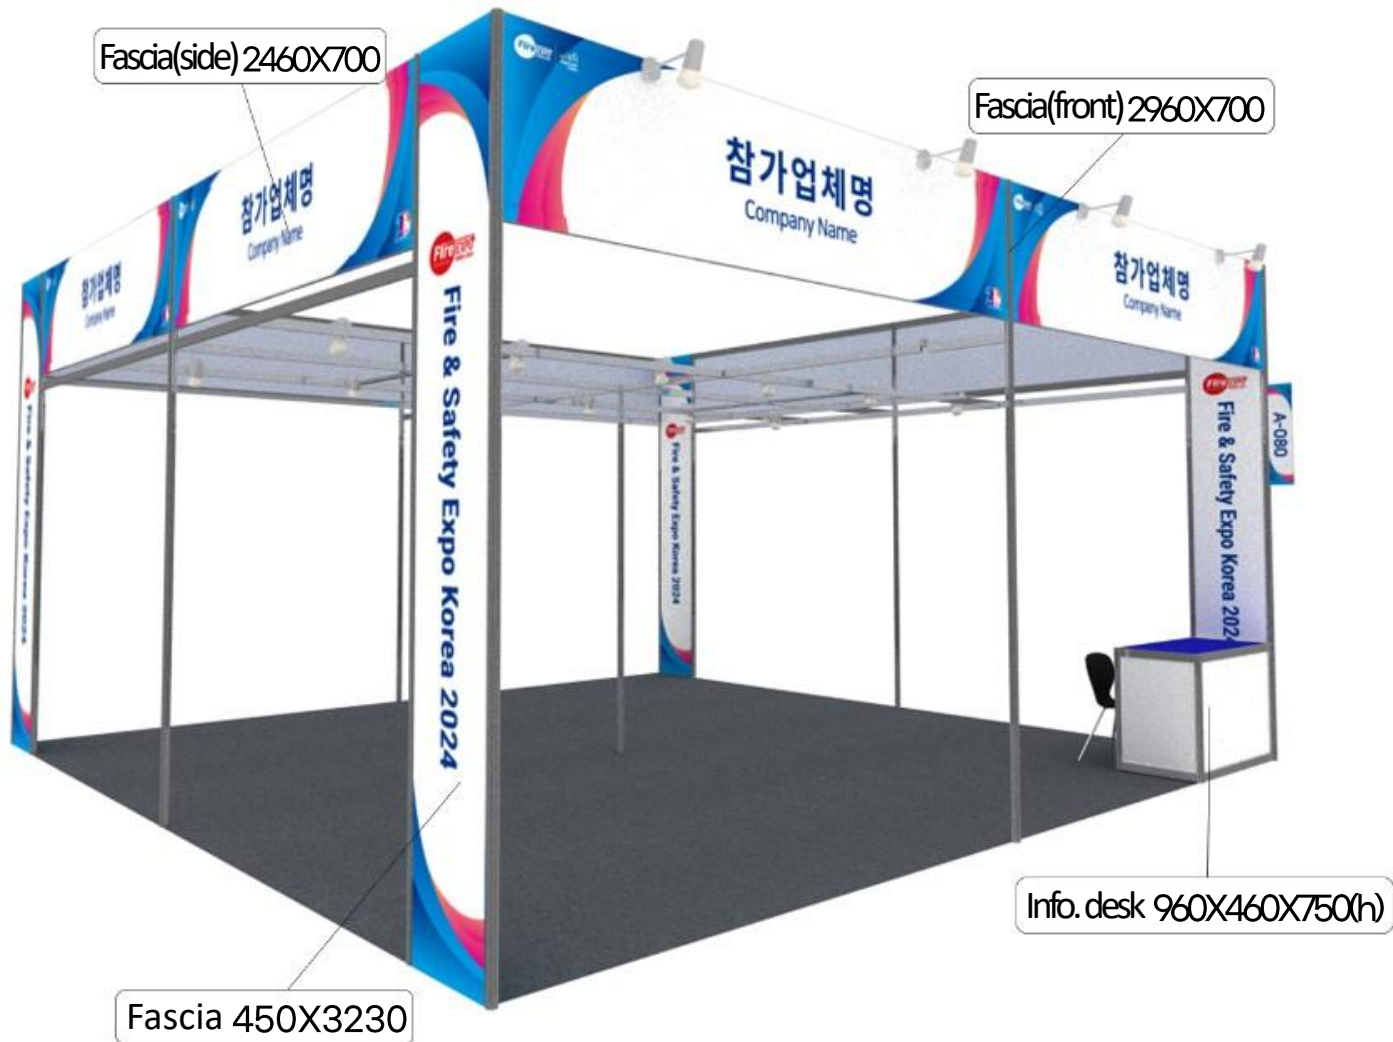

#### Side Wall (2460X2480)

※ If there is a side wall depending on the booth location

### Size of Wall

Back Wall (5960X2480)

Side Wall (2460X2480)

Fascia(side) 2460X700

Fascia(front) 2960X700

Fascia 450X3230

Info. desk 960X460X750(h)

※ If there is a side wall depending on the booth location

## Shell-standard (4 Booth type 6X6)

※ It is a booth with four sides open.

### Size of Wall

Back Wall (5960X2480)

Side Wall (2460X2480)

※ If there is a side wall depending on the booth location

Fascia(side) 2460X900

Fascia(front) 5840X900

Fascia 300X3460

Info. desk 960X460X750(h)