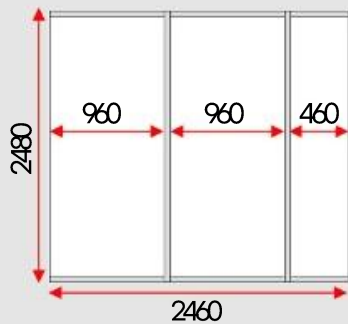

### Size of Wall

#### Side Wall (2460X2480)

※ If there is a side wall depending on the booth location

### Size of Wall

Back Wall (5960X2480)

Side Wall (2460X2480)

Fascia(side) 2460X700

Fascia(front) 2960X700

Fascia 450X3230

Info. desk 960X460X750(h)

※ If there is a side wall depending on the booth location

### Size of Wall

Back Wall (5960X2480)

Side Wall (2460X2480)

※ If there is a side wall depending on the booth location

Fascia(side) 2460X900

Fascia(front) 5840X900

Fascia 300X3460

Info. desk 960X460X750(h)