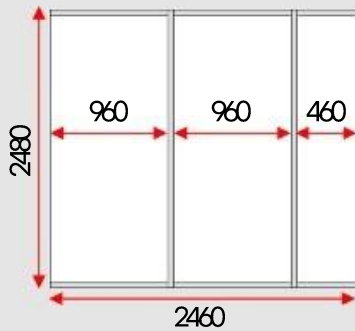

### Size of Wall

#### Side Wall (2460X2480)

※ If there is a side wall depending on the booth location

### Size of Wall

Back Wall (5960X2480)

Side Wall (2460X2480)

Fascia(side) 2460X700

Fascia(front) 2960X700

Fascia 450X3230

Info. desk 960X460X750(h)

※ If there is a side wall depending on the booth location

### Size of Wall

Back Wall (5960X2480)

Side Wall (2460X2480)

※ If there is a side wall depending on the booth location

Fascia(side) 2460X900

Fascia(front) 5840X900

Fascia 300X3460

Info. desk 960X460X750(h)